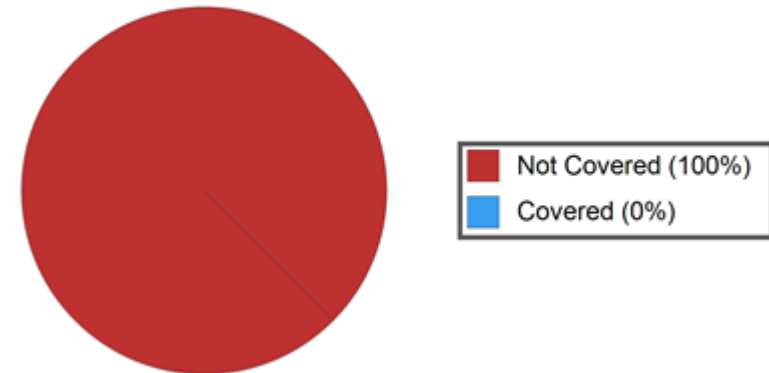

Workstation Coverage

Current Backup Solution	Other
Last Successful Backup	<1 day ago
Total Workstations	38
Total Servers	3