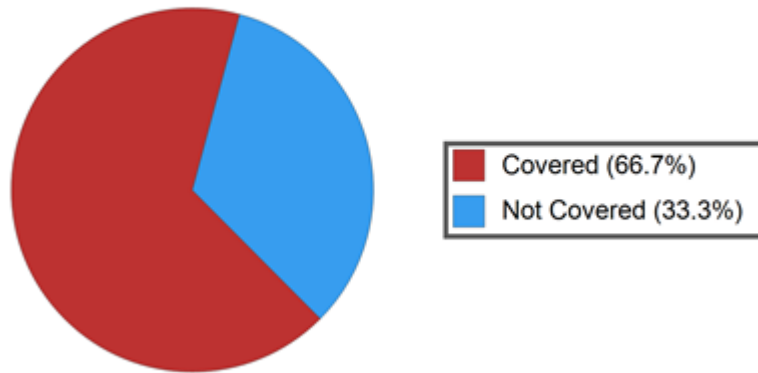

Existing Backup Solution

Server Coverage